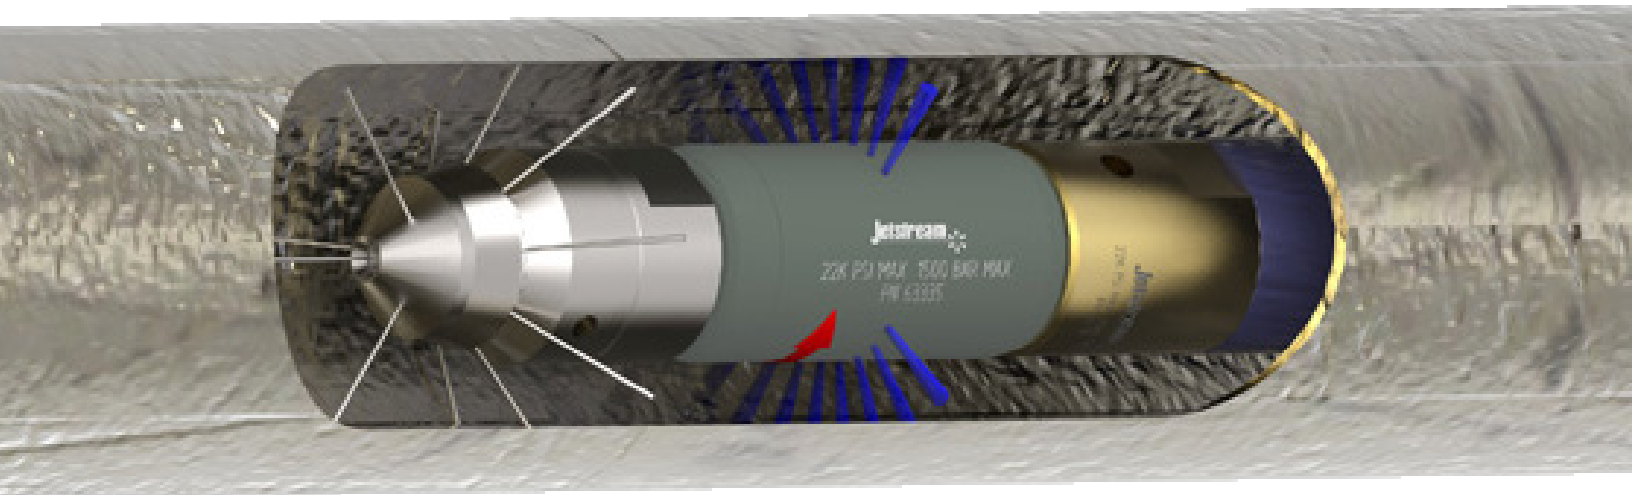

TUBE CLEANING NOZZLES

TUBE SPINNER

AVAILABLE IN 9.5MM, 12.7 MM
AND 19.1MM DIAMETERS

**TUBE CLEANING NOZZLES
(SOLD SEPARATELY)**

Provide forward and rear jets
for unplugging or thrust

TWO RADIAL JETS

Spin at high speed for
complete coverage

NOZZLE BODY

Specially coated to
ensure maximum
lubricity and
surface hardness

SLEEVES

Spin on a water bearing.
No oil or ball bearings
needed!

**HARDENED STAINLESS
STEEL SLEEVE**

Extends orifice life and
prevents galling

NOZZLE SPECIFICATIONS

PART NO.	FLOW RATE NO.	INLET CONNECTION (FEMALE)	OUTSIDE DIAMETER		LENGTH (WITH HPF NOZZLE)**		10,000 psi (690 bar)		12,500 psi (862 bar)		15,000 psi (1,034 bar)		17,500 psi (1,207 Bar)		20,000 psi (1,379 bar)	
			IN	MM	IN	MM	GPM	LPM	GPM	LPM	GPM	LPM	GPM	LPM	GPM	LPM
64213	1	1/4" MP LH	.375	9.5	2.22/2.57	55/65	2.3	8.7	2.7	10.2	3.0	11.4	3.4	12.9	3.8	14.4
64214	1	1/4" MP RH	.375	9.5	2.22/2.57	55/65	2.3	8.7	2.7	10.2	3.0	11.4	3.4	12.9	3.8	14.4
64215	1	3/8" MP LH	.500	12.7	2.57/2.99	65/76	3.3	12.5	3.9	14.8	4.5	17.0	5.1	19.3	5.7	21.6
64216	1	3/8" MP RH	.500	12.7	2.57/2.99	65/76	3.3	12.5	3.9	14.8	4.5	17.0	5.1	19.3	5.7	21.6
64217	1	9/16" MP LH	.750	19.1	3.55/4.02	90/102	4.5	17.0	5.5	20.8	6.4	24.2	7.4	28.0	8.5	32.2
64218	1	9/16" MP RH	.750	19.1	3.55/4.02	90/102	4.5	17.0	5.5	20.8	6.4	24.2	7.4	28.0	8.5	32.2
64219	2	9/16" MP LH	.750	19.1	3.55/4.02	90/102	8.8	33.3	10.3	39.0	11.7	44.3	13.1	49.6	14.6	55.3
64220	2	9/16" MP RH	.750	19.1	3.55/4.02	90/102	8.8	33.3	10.3	39.0	11.7	44.3	13.1	49.6	14.6	55.3

**MP connection uses HPFR/HPFL/HPER/HPEL cap nozzle. Lengths are HPFR and HPFL/HPER and HPEL respectively. SOLD SEPARATELY.

OUR REACH

Jetstream Parts, Accessories and Rentals are also available through FS Solutions, with 13 convenient U.S. locations