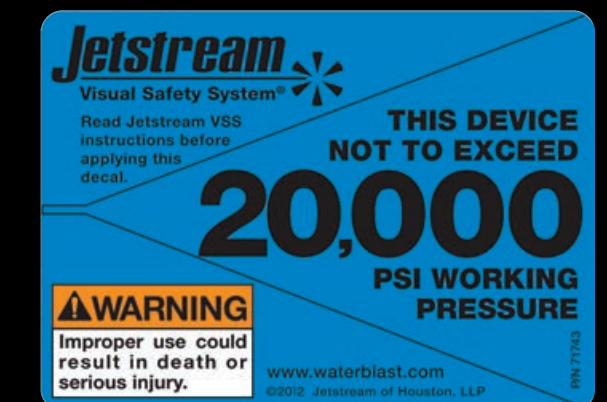

# Jetstream® Visual Safety System

## Be sure operators are using the right water blast equipment.

New color coded parts and accessories clearly show water blast components in use are correctly and safely suited to current pump pressures with the Visual Safety System.

<b>Yellow</b>	<b>Green</b>
10,000 PSI	15,000 PSI
690 Bar	1,034 Bar
<b>Blue</b>	<b>Orange</b>
20,000 PSI	40,000 PSI
1,379 Bar	2,750 Bar

- ✓ Easy to use and implement
- ✓ Easy to see at a distance
- ✓ Helps to keep workers safe
- ✓ Helps prevent equipment damage