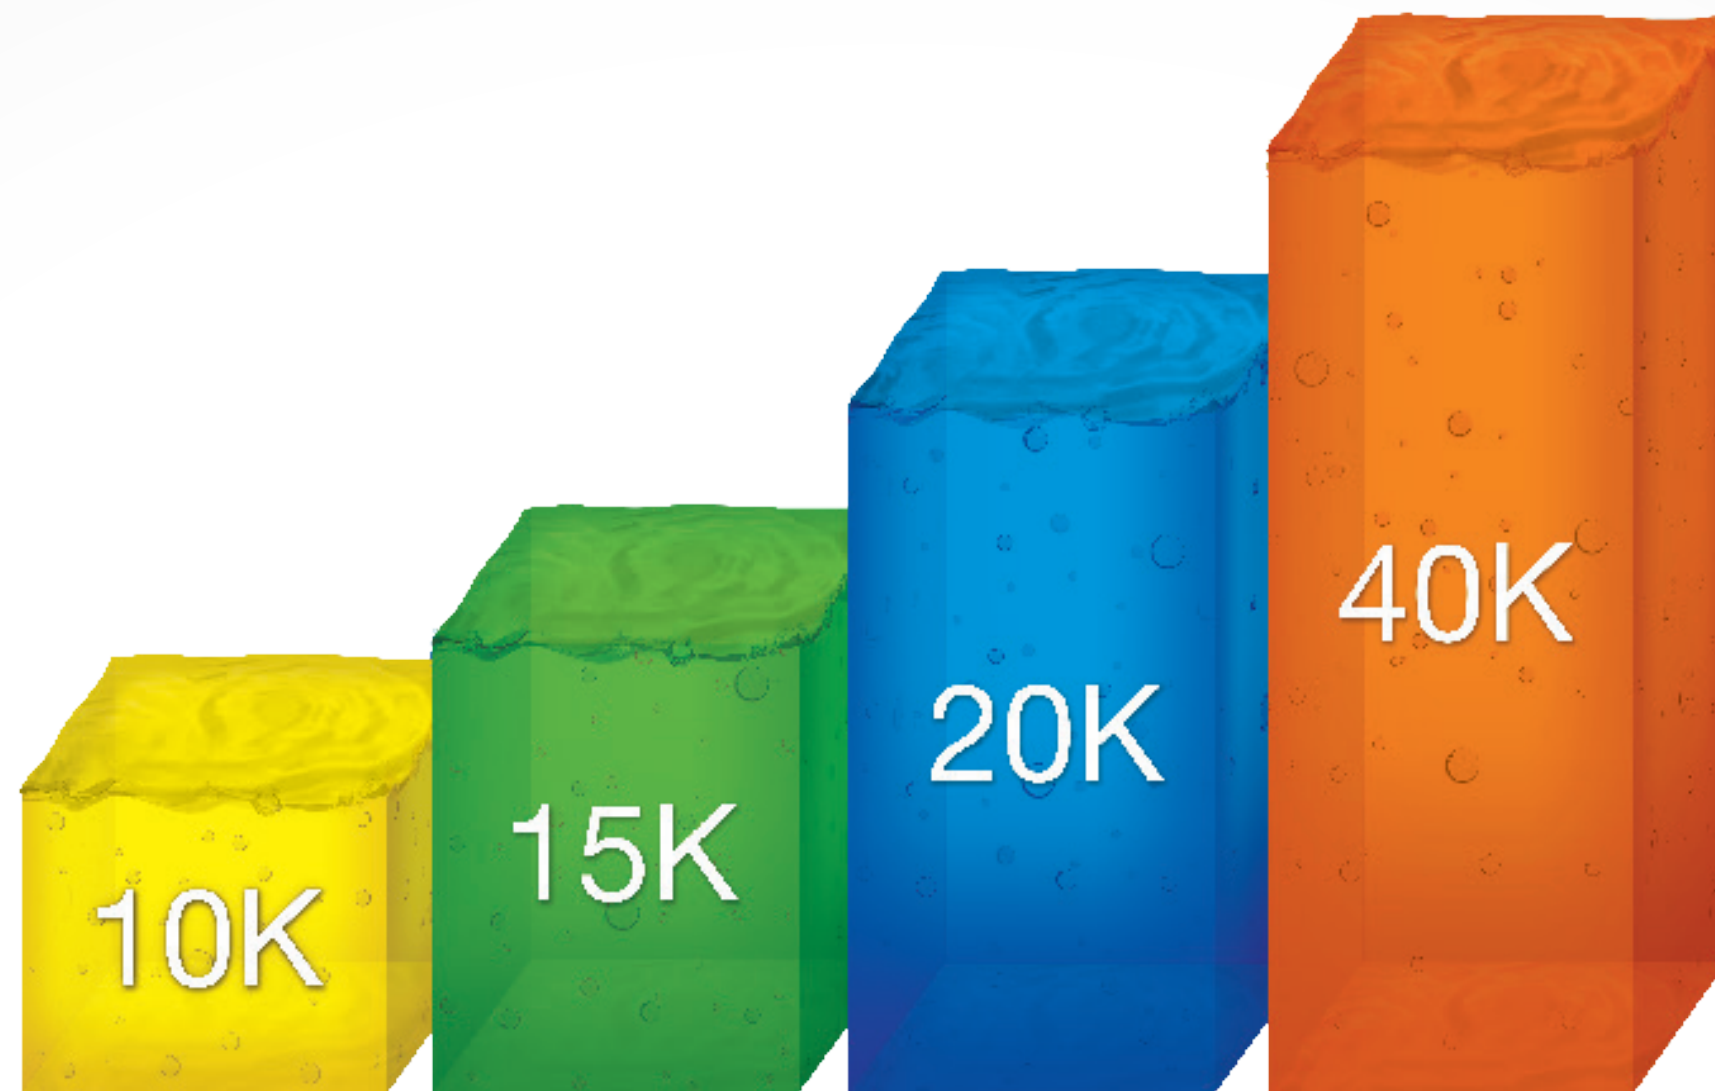

# Jetstream® Visual Safety System

## Be sure operators are using the right water blast equipment.

New color coded parts and accessories clearly show water blast components in use are correctly and safely suited to current pump pressures with the Visual Safety System.

<b>Yellow</b>	<b>Green</b>
10,000 PSI	15,000 PSI
690 Bar	1,034 Bar
<b>Blue</b>	<b>Orange</b>
20,000 PSI	40,000 PSI
1,379 Bar	2,750 Bar

- ✓ Easy to use and implement
- ✓ Easy to see at a distance
- ✓ Helps to keep workers safe
- ✓ Helps prevent equipment damage