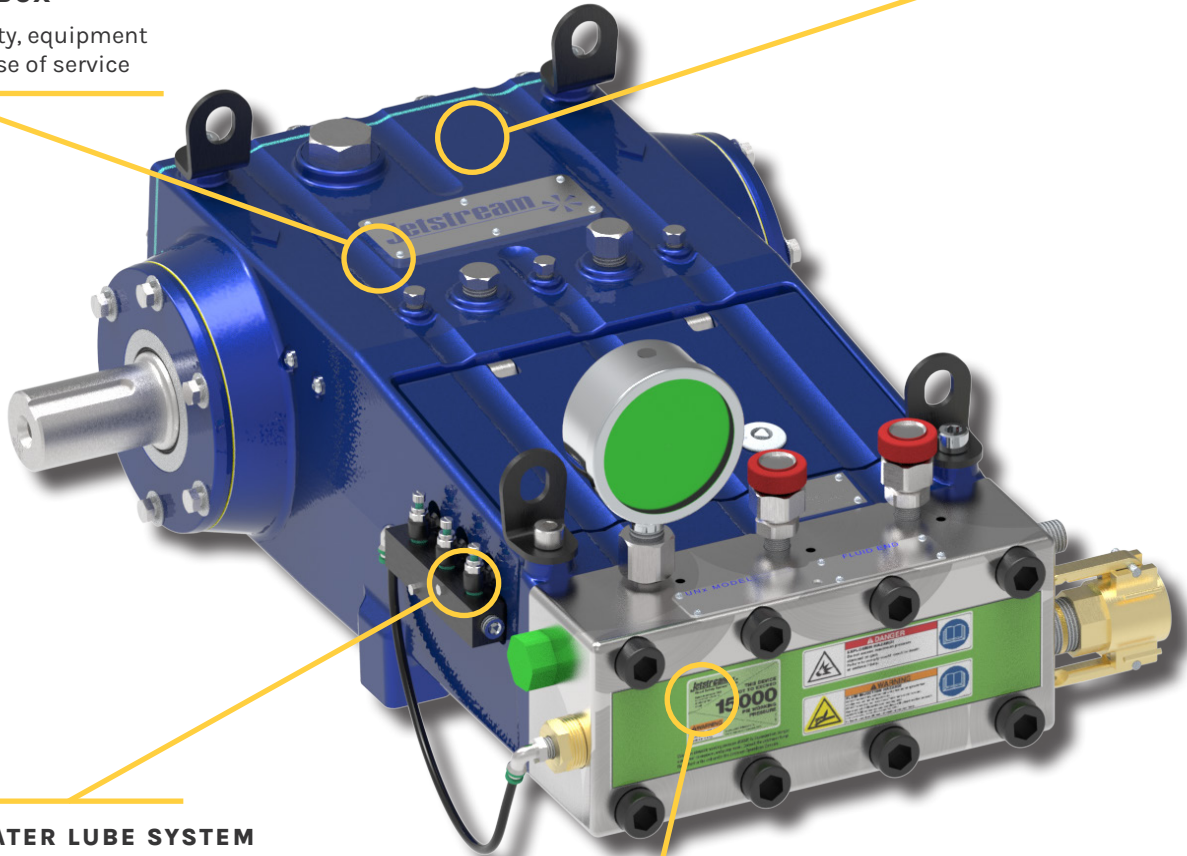

2000 SERIES

TRIPLEX PLUNGER DESIGN

Three crankshaft propelled plungers for powerful and smooth operation on demanding duty cycles

LOCKING ROD BOX

For increased safety, equipment protection, and ease of service

EXTERNAL WATER LUBE SYSTEM

Easily adjust water lube for optimal wear life.

UNx FLUID END TECHNOLOGY

Quick in-the-field valve changes decrease downtime

MAX. POWER	75HP (56 KW)
MAX. FLOW	20 GPM AT 6,000 PSI
DIMENSIONS L X W X H (in/mm)	28" X 20" X 10.5"

POWER END SPECS

STROKE		CONNECTION TYPE	PUMP SPEED RANGE	MAX. POWER INPUT		TOTAL DRY WEIGHT w/ FLUID END		PUMP OIL		
in	mm			hp	kW	lb	kg	TYPE	CAPACITY	
			RPM					gal	l	
2.00	50.8	DISCHARGE: Jetstream LF TOP PORTS: 1/2" NPT	267-800	75	56	325	147	80W-90	1	3.8