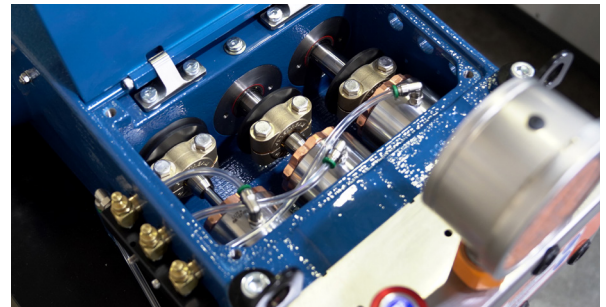

FLUID END SPECS

INPUT RPM	PLUNGER SIZE NO.	MAX PUMP DISPLACEMENT**		MAX OPERATING PRESSURE	
		gpm	lpm	psi	bar
MODEL 2000					
75 HP					
800	#4	2.9	10.9	40,000	2750
	#5	3.8	14.5	30,000	2483
	#6	5.8	21.8	20,000	1379
	#7	7.7	29.1	15,000	1034
	#8	11.7	44.3	10,000	690
	#9	14.6	55.3	8,000	551
	#11	19.8	75.0	6,000	414
60 HP					
625	#6	4.5	17.1	20,000	1379
	#7	6.4	24.2	15,000	1034
	#8	8.7	32.9	10,000	690
	#9	12.1	45.8	8,000	551
	#11	16.2	61.3	6,000	414
50 HP					
525	#6	3.8	14.3	20,000	1379
	#7	5.1	19.3	15,000	1034
	#8	7.8	29.5	10,000	690
	#9	9.7	36.7	8,000	551
	#11	12.9	48.8	6,000	414

SEE IT IN ACTION

2000

COMPLEX JOB? COMPACT SOLUTION.

OUR REACH

Jetstream Parts, Accessories and Rentals are also available through FS Solutions, with 13 convenient U.S. locations

Gonzales, LA
(225) 647-0660

Highland, IN
(219) 924-3180

Lakewood, WA
(253) 584-0653

Toledo, OH
(888) 415-7368

LaPorte, TX
(281) 674-8668

Streator, IL
(815) 672-6028

Williston, ND
(701) 572-7421

Lexington, SC
(803) 996-0741

Leeds, AL
(800) 822-8785

Long Beach, CA
(866) 515-9891

New Brunswick, NJ
(732) 448-7830

Midland, TX
(432) 563-4450

Salt Lake City, UT
(801) 808-4590

800.231.8192
sales@waterblast.com

www.waterblast.com

5905 Thomas Road
Houston, TX 77041