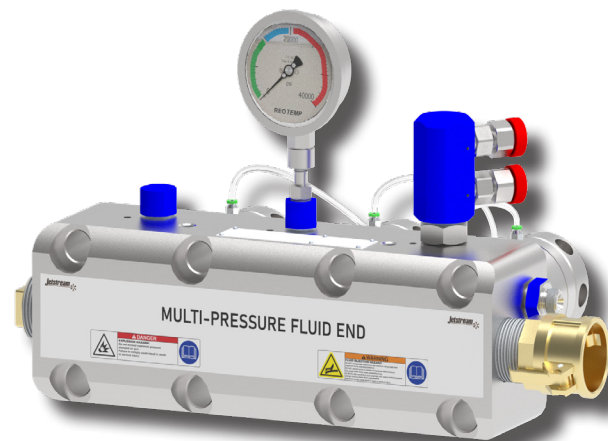

FLUID END SPECS

PLUNGERS					PUMP DISPLACEMENT AT SPECIFIED PUMP SPEEDS**												MAX OPERATING PRESSURE	
NO.	DIAMETER		MAX POWER INPUT		173 RPM		200 RPM		300 RPM		400 RPM		500 RPM		518 RPM		psi	bar
	in	mm	hp	kw	gpm	lpm	gpm	lpm	gpm	lpm	gpm	lpm	gpm	lpm	gpm	lpm		
MODEL 4220																		
#11	1.062	26.97	325	242	8.5	32	9.8	37	14.7	56	19.6	74	-	-	26.3	96	20,000	1379
MODEL 4215																		
#12	1.200	30.48	325	242	10.8	41	12.5	47	18.7	71	25.0	95	31.2	118	32.2	122	15,000	1034
#13	1.335	33.91	325	242	13.3	50	15.5	59	23.2	88	30.9	117	38.6	146	40.0	151	12,500	1034
#15	1.500	38.10	325	242	16.8	63	19.5	74	29.3	111	39.0	148	48.8	185	50.5	191	10,000	689

**Flow values represented refer to "theoretical" flow, neglecting inefficiency resulting from compressibility of water and expansion of pressure bearing components.

COMBINATION MANIFOLD

OUR REACH

Jetstream Parts, Accessories and Rentals are also available at our 13 convenient U.S. locations

Gonzales, LA
(225) 647-0660

Highland, IN
(219) 924-3180

Lakewood, WA
(253) 584-0653

Toledo, OH
(888) 415-7368

LaPorte, TX
(281) 674-8668

Salt Lake City, UT
(801) 808-4590

Corpus Christi, TX
(361) 360-7601

Lexington, SC
(803) 996-0741

Leeds, AL
(800) 822-8785

Long Beach, CA
(866) 515-9891

New Brunswick, NJ
(732) 448-7830

Aurora, CO
(720) 399-0095

Tampa, FL
(813) 985-4500

832-590-1305
sales@waterblast.com

www.waterblast.com

4133 Southerland Rd
Houston, TX 77092