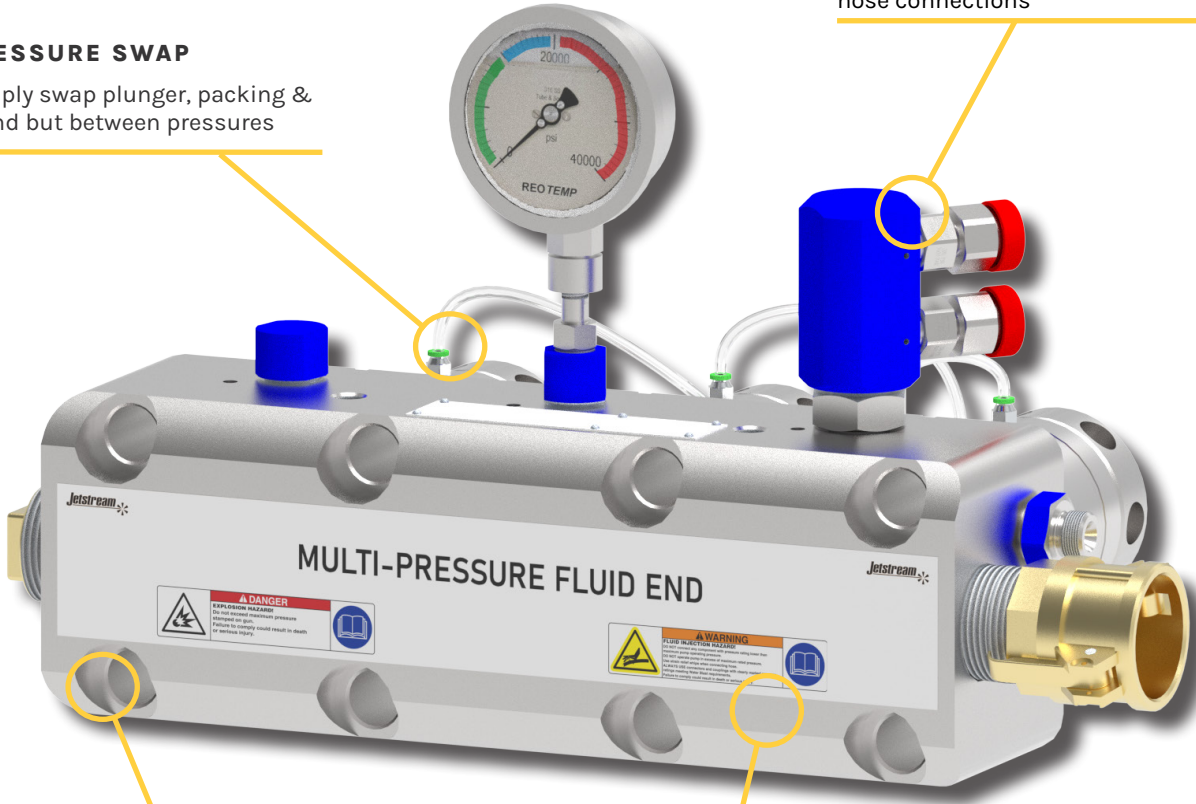

QUICK CHANGE FROM 10K, 15K, & 20K PSI

COMBO FLUID END

PRESSURE SWAP

Simply swap plunger, packing & gland but between pressures

VSS ALTERNATING FEATURES

Quick change safety components and hose connections

SIMPLIFIED CONVERSION

The manifold doesn't need to be removed for 10K, 15K, or 20K pressure conversion

UNx FLUID END TECHNOLOGY

The combination fluid end is backwards compatible

MAX. PRESSURE	20K PSI
MIN. PRESSURE	10K PSI
COMPATIBLE PUMP	4200 SERIES

FLUID END SPECS

PLUNGERS											PUMP OIL*		
NO.	STROKE		CONNECTION TYPE	PUMP SPEED RANGE	MAX. POWER INPUT		MAX. FRAME LOAD		TOTAL WEIGHT		TYPE	CAPACITY	
	in	mm			RPM	hp	kW	lb	kN	lb		kg	gal
3	4.25	108	20K HF Port	173-518	325	242	17,750	79	1800	820	80W-90	9	34