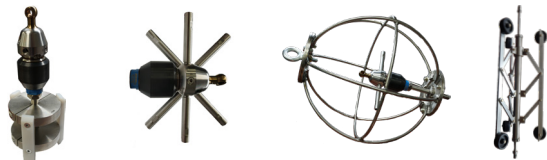

REBUILD KITS

Premium Kits and Starter Kits are available for full product tools. All kits include a durable waterproof case, Signature Tool, assembly tools, and product documentation. Premium Kits includes everything in the Starter Kit plus a Rebuild Kit (spare parts). With the included spare parts, a Premium kit provides a **complete rebuild of the tool**.

REBUILD KIT - 70535

Rebuild kit allows for a two-minute complete overhaul of wear components right in the field.

TOOL KITS

DESCRIPTION	HIGH FLOW PREMIUM (PN 70534)	HIGH FLOW STARTER (PN 70533)
High Flow RotoMag Tool	✓	✓
Rebuild Kit	✓	
10K Adapter (1" NPT)	✓	✓
Assembly Tools	✓	✓

ACCESSORIES

Nozzle Extensions

Used to put nozzles closer to the inner surface of large pipes for more effective cleaning. Available in two connection types and three lengths and can be coupled.

Centralizers