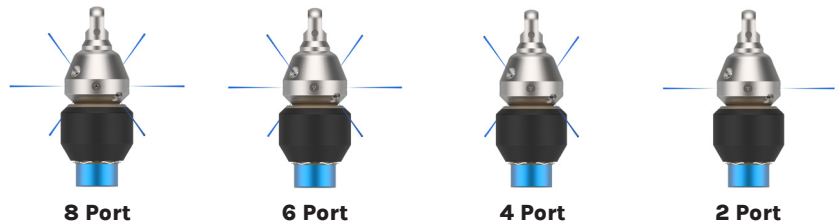

MAGNETIC BRAKING SYSTEM

Controls rotational speed for maximum cleaning and minimal wear. NO OIL OR FRICTION BRAKE!

WATER BEARING

Self-rotating tool spins on a water bearing. NO PHYSICAL BEARINGS NEEDED!

INDUSTRY APPLICATIONS

- Drain and sewer lines
- Pipe cleaning
- Tank, tote, and vessel cleaning (can be used with Versaboom™ for best results)

JET PATTERNS

MODEL	PART NO.	INLET CONNECTION	NOZZLE SIZE	SPEED RANGE		DIAMETER		ASSEMBLY LENGTH		ASSEMBLY WEIGHT		MAX. FLOW RATE		MAX. OPERATING PRESSURE	
				RPM		IN	MM	IN	MM	LBS	KG	GPM	LPM	PSI	BAR
X22HF	67494	1" MP Female	1/2"-28 UNEF	30-450		3.89	100	9.72	247	15	6.8	200	757	22,500	1550