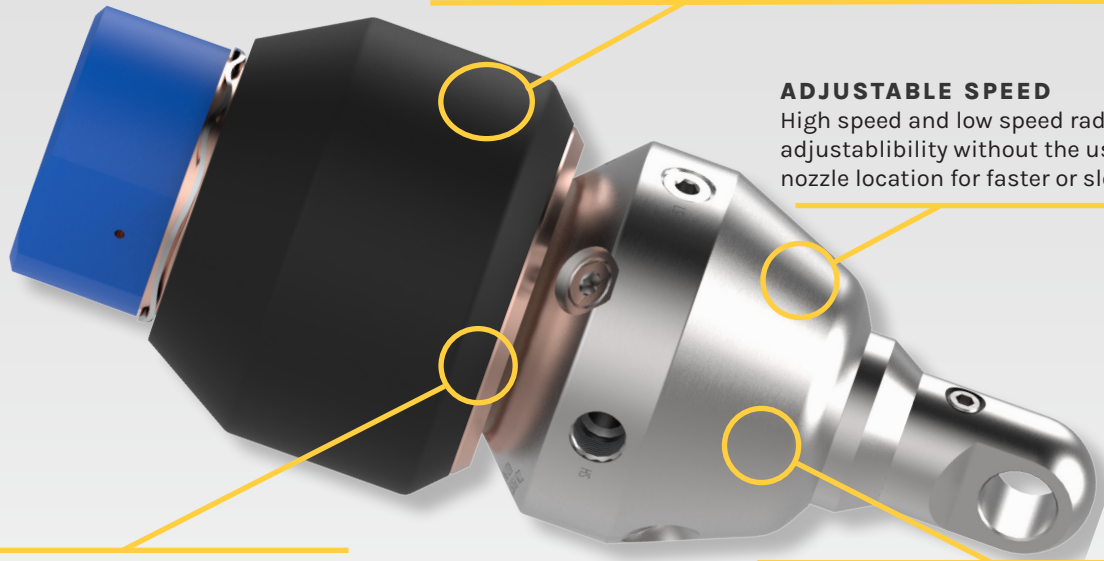

LARGE PIPE & TANK CLEANING NOZZLE

HIGH FLOW ROTOMAG

TWO-MINUTE IN-THE-FIELD OVERHAUL

Rebuild Kit provides easy in-field repair using standard wrenches. NO SPECIAL TOOLS REQUIRED!

ADJUSTABLE SPEED

High speed and low speed radial ports allow for speed adjustability without the use of oil. Simply change nozzle location for faster or slower rotation

MAGNETIC BRAKING SYSTEM

Controls rotational speed for maximum cleaning and minimal wear. NO OIL OR FRICTION BRAKE!

WATER BEARING

Self-rotating tool spins on a water bearing. NO PHYSICAL BEARINGS NEEDED!

INDUSTRY APPLICATIONS